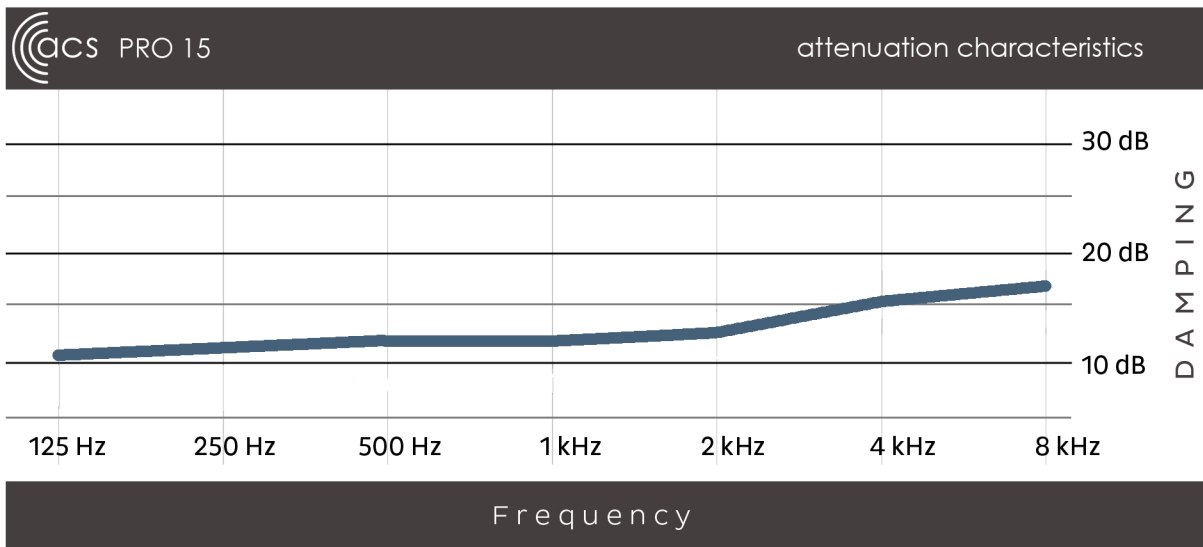

The PRO-15 is designed specifically for brass and woodwind musicians and vocal performers, Its vented design and subtle low frequency reduction helps to reduce the blocked up sensation (occlusion effect) present when using conventional earplugs. allowing for a much more natural response.

PRO-15 provides protection in sound levels of up to 100dB

Acoustic Specification

| Minimum guaranteed damping level (dB) | 125 Hz | 250 Hz | 500 Hz | 1 kHz | 2 kHz | 4 kHz | 8 kHz | H | M | L | SNR |
|---------------------------------------|--------|--------|--------|-------|-------|-------|-------|----|----|----|-----|
| PRO 15 | 11 | 11.5 | 12 | 12 | 12.5 | 15.3 | 17.2 | 14 | 13 | 12 | 15 |

| | | |
|--|---|--|
| Weight | 3g Net 83g Gross Average weight will vary according to ear size | |
| Build Material | 40 Shore Medical Grade Silicone | |
| Mould Type | Canal Mould | |
| Standard Colour | Clear | |
| Included Accessories | Instruction Leaflet, Wax Pick, Comfort Cream, Carry case | |
| Optional Accessories | Neck cord, Grips | |
| Package Dimensions | 100mm x 55mm x 38mm | |
| Warranty Period | 1 Year against manufacturing and component failure | |
| Tested to conform to EU Noise at Work Standard EN352-2 | | |
| Attenuation Determined by BSI Product Services (0086), Maylands Avenue Hemel Hempstead, Herts, HP2 4SQ | | |